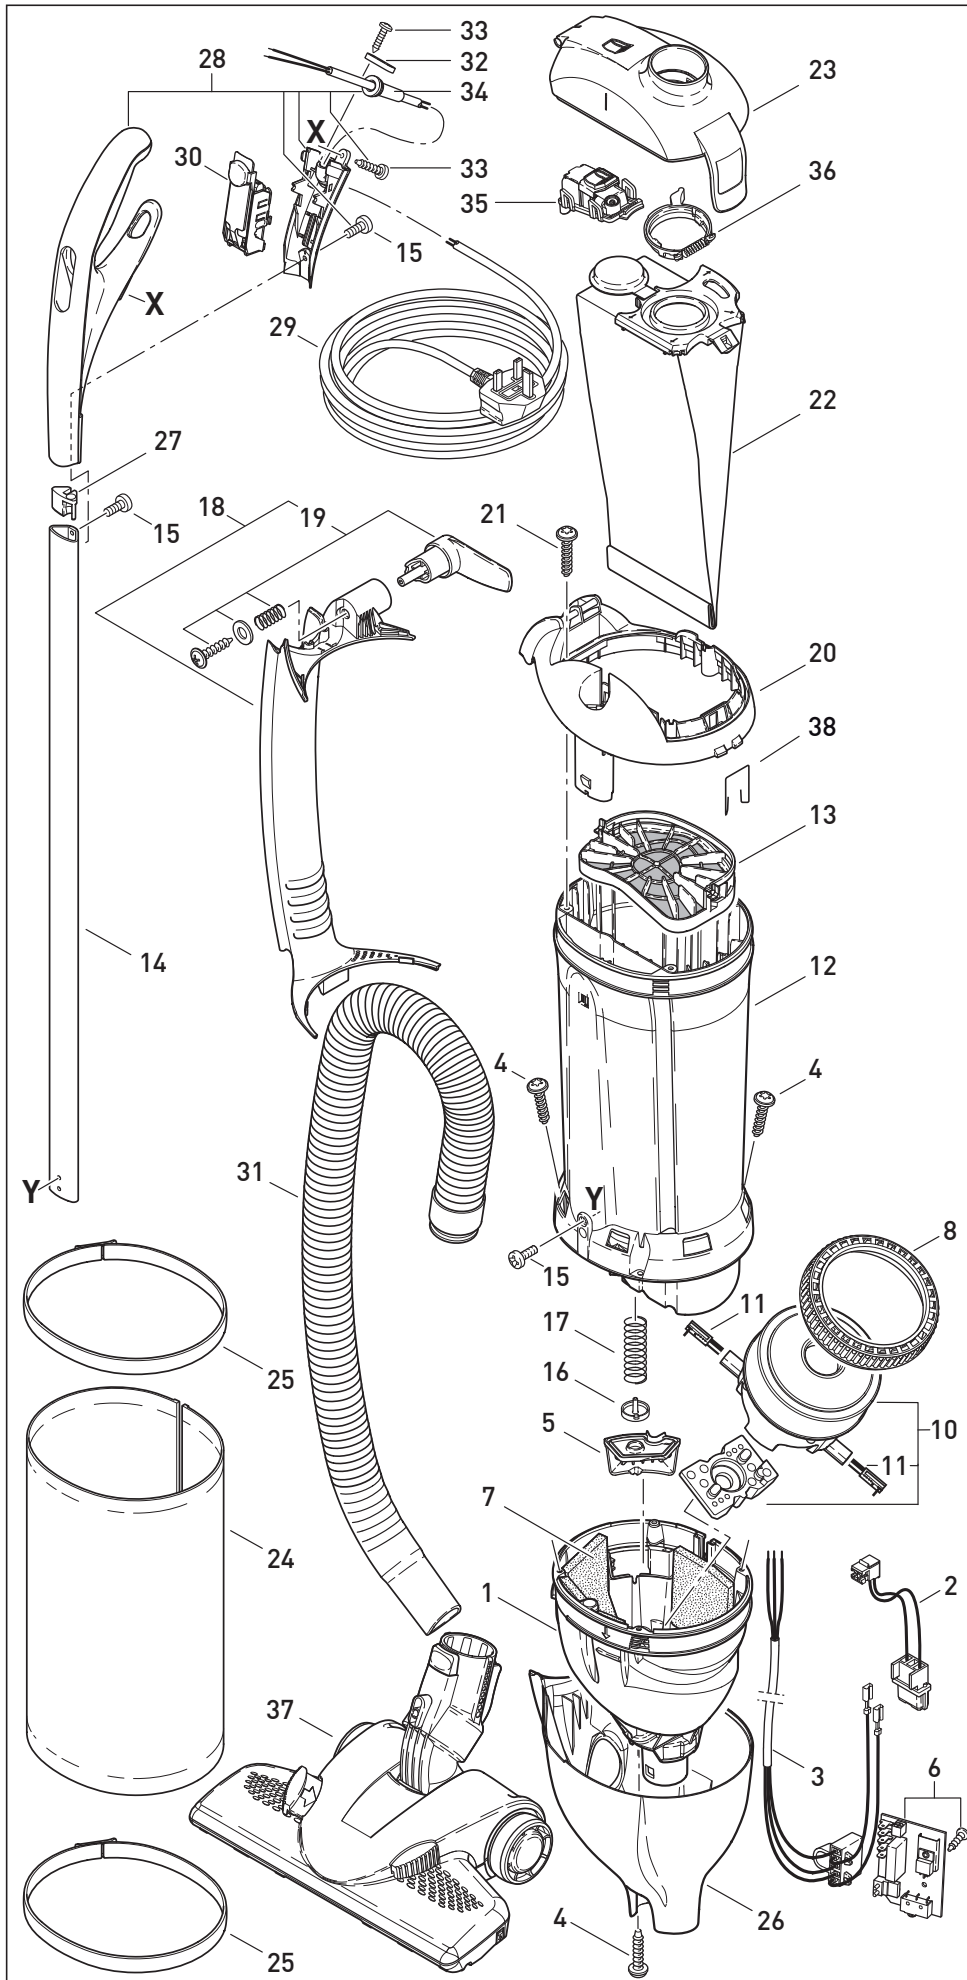

This information intended only for Europe (230 V / 240 V) and does not apply to North America !

SPARE PARTS LIST

MADE IN GERMANY

SEBO DART 4

Pos.	Product-Code	Description
1	7002 DG	Air duct
2	7064	Internal wiring ET
3	7088	Internal cable, compl.
4	01016 ER	Screw STS 4x16-T20
5	7056 dg	Valve cover
6	7106 ER	Printed circuit board 230-240V
7	7098	Sound insulation
8	1047	VAC motor seal
10	7043 ER	VAC motor 230-240V
11	05143 S	Pair of carbon brushes
12	7143 ER	Dust bag housing
13	7012	Motor filter
14	7080 ER	Handle tube
15	0127 ER	Screw M 4x10K
16	7025	Valve disc
17	7028	Valve spring
18	7090 dg	Hose duct, compl.
19	7027 DG	Cable hook
20	7092 hg	Cover, Dust bag housing
21	01017 ER	Screw STS 4x20-T20
22	7029	Dust bag
23	7091 hg	Filter cover
24	7015 ER02	Exhaust filter
25	7017 dg	Exhaust filter clamp
26	7169 SE	Lower housing
27	7076 hg	Tube plug
28	7164 HG	Handle grip, compl.
29	7129 dg	Cable with GB-plug
30	7038 HG	Switch assembly compl.
31	7050 sb	Hose, compl.
32	1030 UL	Cable clamp
33	0103 ER	Screw C 3,9x16
34	1035 dg	Cable grommet
35	7094 ER	Filterindicator, compl.
36	7018 OR	Retaining ring compl.
37	7268 dg	SEBO Combination nozzle compl.
	7248 ER	Brush strips-set for SEBO Combination nozzle
38	7024	Spring